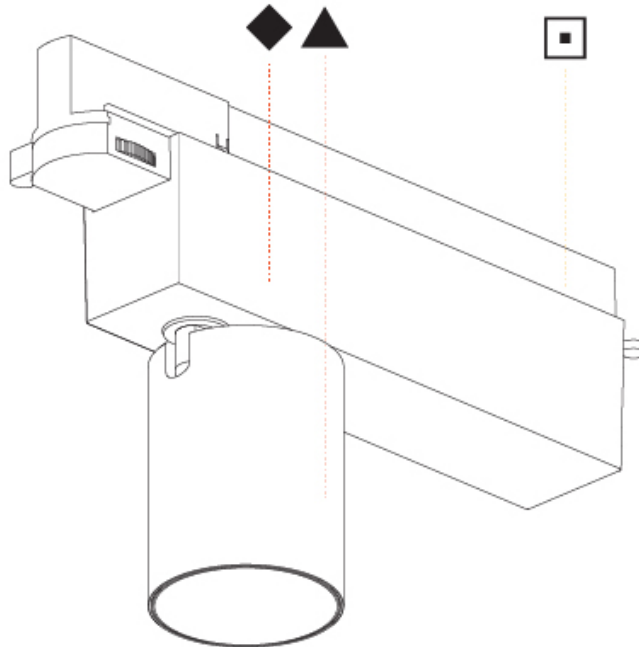

CENTRIQ 60 TRACK

A3T036-

PROJECT _____

TYPE _____

SPECIFIER _____

QUANTITY _____

DATE _____

A